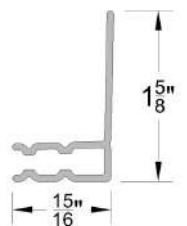

Trim Includes:

NOTE: An optional, all-white cellular PVC trim package, fully compatible with Everlast siding, is also available. Visit www.EverlastSiding.com for more details.

Everlast® is a registered trademark of Chelsea Building Products. All rights reserved.