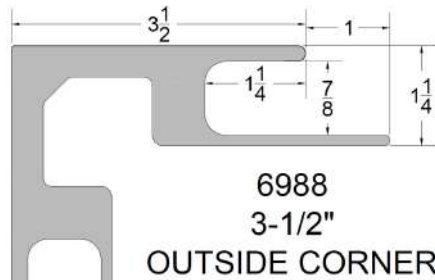

Trim Includes:

NOTE: An optional, all-white cellular PVC trim package, fully compatible with Everlast siding, is also available. Visit www.EverlastSiding.com for more details.

Everlast® is a registered trademark of Chelsea Building Products. All rights reserved.