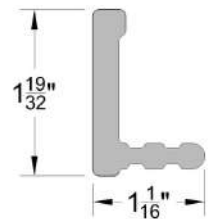

Trim Includes:

NOTE: An optional, all-white cellular PVC trim package, fully compatible with Everlast siding, is also available. Visit www.EverlastSiding.com for more details.

Everlast® is a registered trademark of Chelsea Building Products. All rights reserved.