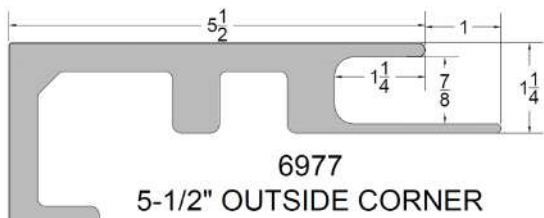

Trim Includes:

NOTE: An optional, all-white cellular PVC trim package, fully compatible with Everlast siding, is also available. Visit www.EverlastSiding.com for more details.

Everlast® is a registered trademark of Chelsea Building Products. All rights reserved.