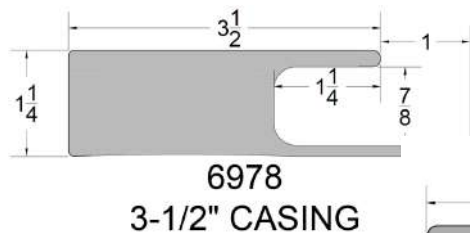

Trim Includes:

NOTE: An optional, all-white cellular PVC trim package, fully compatible with Everlast siding, is also available. Visit www.EverlastSiding.com for more details.

Everlast® is a registered trademark of Chelsea Building Products. All rights reserved.