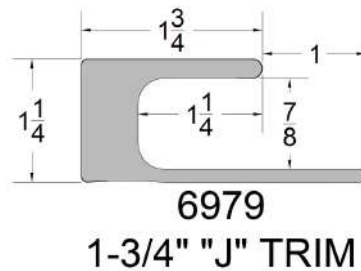

Trim Includes:

NOTE: An optional, all-white cellular PVC trim package, fully compatible with Everlast siding, is also available. Visit www.EverlastSiding.com for more details.

Everlast® is a registered trademark of Chelsea Building Products. All rights reserved.