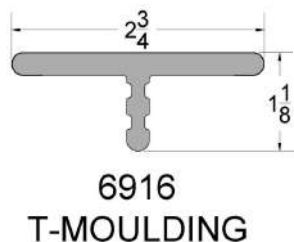

Trim Includes:

NOTE: An optional, all-white cellular PVC trim package, fully compatible with Everlast siding, is also available. Visit www.EverlastSiding.com for more details.

Everlast® is a registered trademark of Chelsea Building Products. All rights reserved.