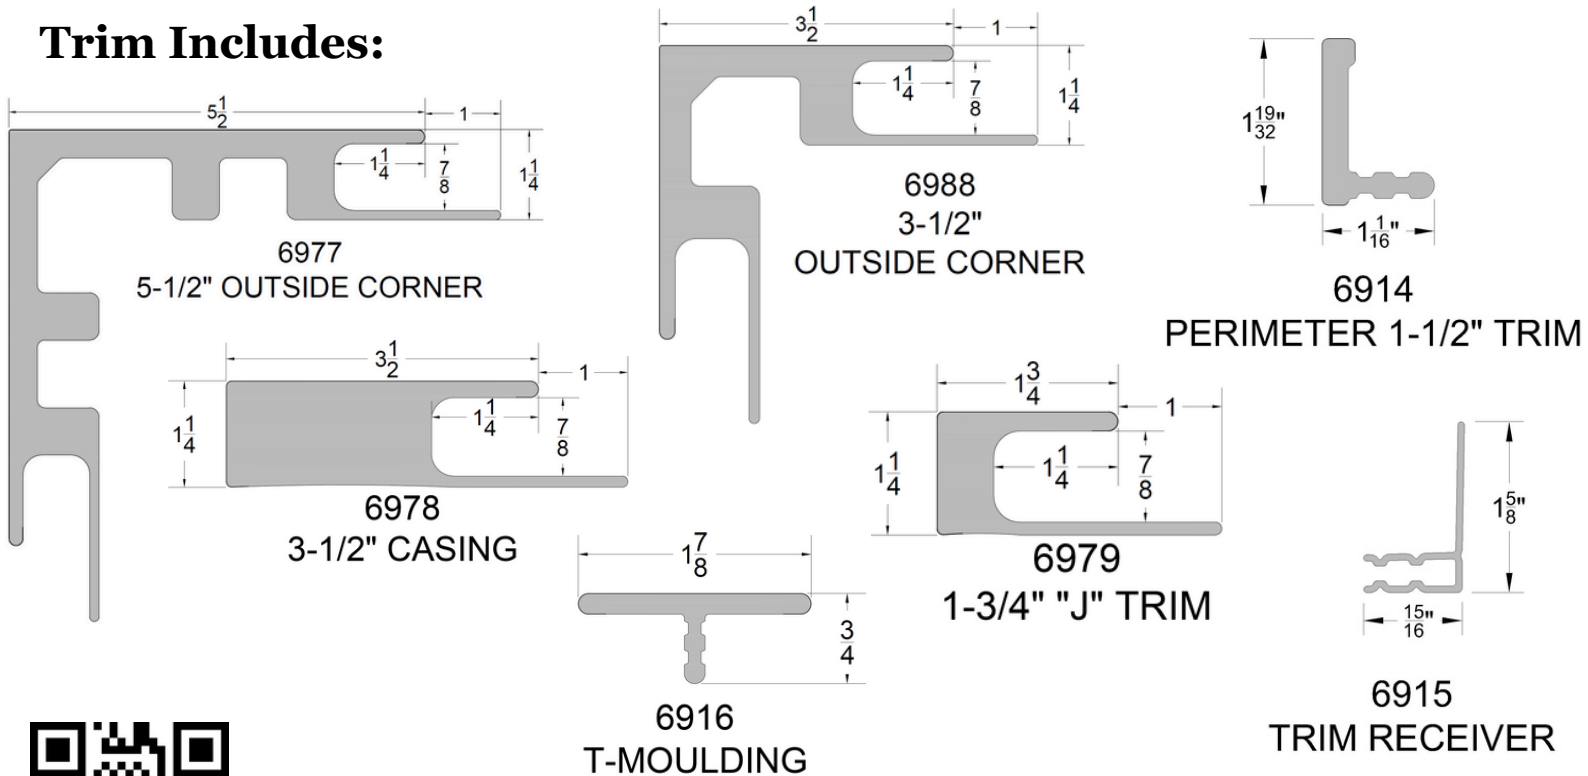

Trim Includes:

NOTE: An optional, all-white cellular PVC trim package, fully compatible with Everlast siding, is also available. Visit www.EverlastSiding.com for more details.

Everlast® is a registered trademark of Chelsea Building Products. All rights reserved.

© 2024, Chelsea Building Products, Inc.